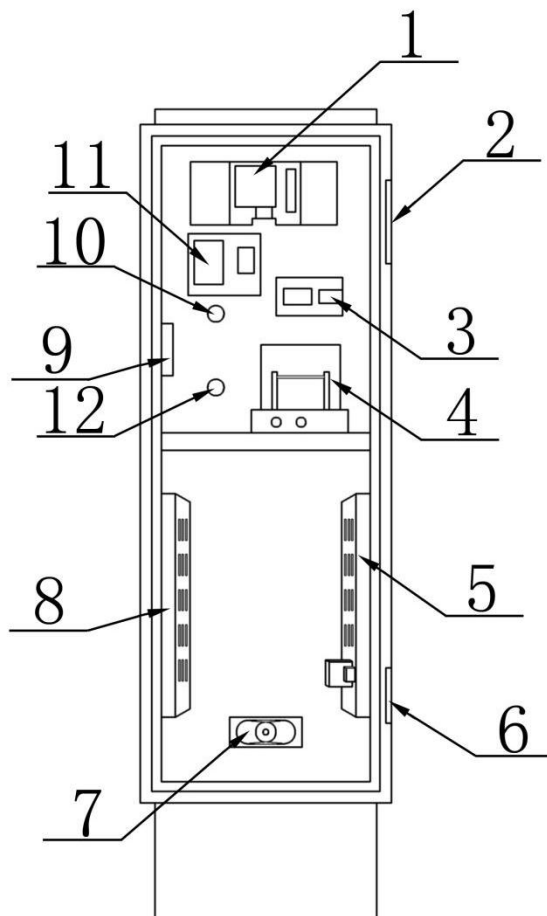

## Ticket Dispenser (Entrance)

NO.	ITEM
1	7"LCD screen
2	Intercom button
3	Ticket button
4	Speaker for voice prompt
5	Ticket slot
6	card reader

Internal structure:

NO.	ITEM
1	7"LCD screen
2	LED light
3	Card reader
4	Ticket printer
5	Power box and loop detector
6	LED light
7	Speaker for voice prompt
8	Industrial controller
9	Speaker for intercom
10	Intercom button
11	Intercom board
12	Ticket button

Specification CMK802	
Power supply	AC 110/220V±10%, 50/60HZ, Max.1.5A
Environmental temperature:	-20℃- +50℃
Humidity:	10%~95%
Ticket type:	Barcode
Ticket size:	80mm (W)
Capacity:	2000-2500 pcs. (diameter150mm) per roll
Ticket Cutter:	high strength, free maintenance
Ticket dispensing time:	<1s

Card reader Interface:	Rs 232 interface
Card Reader type:	ID/IC card
Card reading and verifying time	<1s
Reading range:	0-8cm
LCD Display:	7 inch TFT resolution 800×480 Brightness: 400 cd/m <sup>2</sup> Contrast: 500:1
Intelligent Control Unit:	J1900 4-cores, 2.0G
	Rs232×5 no.s
	Multi Relay output
	HDMI×1
	USB×4
	Audio output×1
Dimension (mm)	410*320*1470
Net weight: (KG)	45
Gross weight: (KG)	55

## Ticket Scanner

NO.	ITEM
1	7"LCD screen
2	Intercom button
3	Speaker
4	Ticket scanner
5	Card reader

Internal structure:

NO.	ITEM
1	7"LCD screen
2	LED light
3	Card reader
4	Barcode ticket scanner
5	Power box and loop detector
6	LED light
7	Speaker for voice prompt
8	Industrial controller
9	Speaker for intercom
10	Intercom button
11	Intercom board