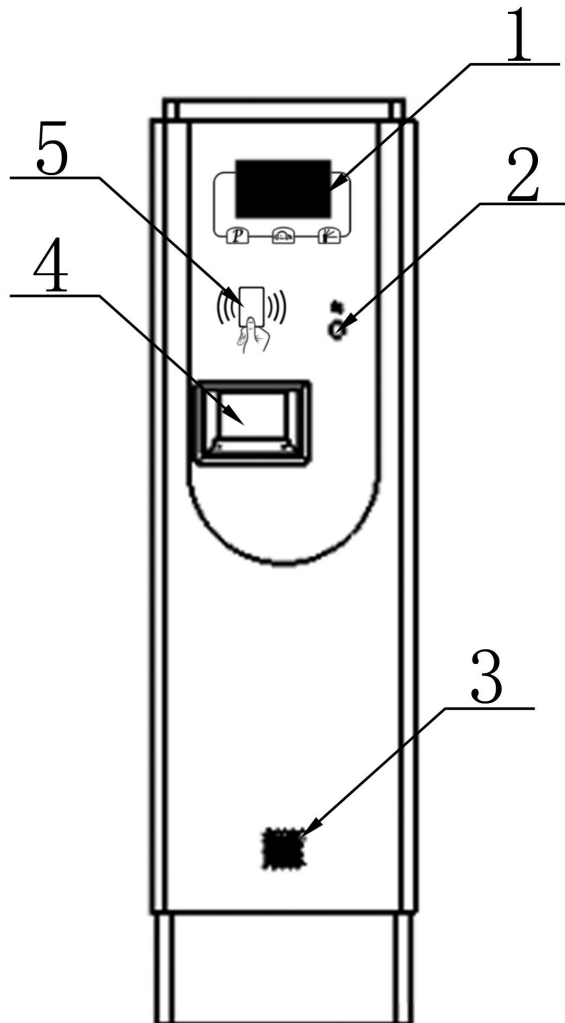

## Ticket Dispenser (Entrance)

NO.	ITEM
1	7"LCD screen
2	Intercom button
3	Ticket button
4	Speaker for voice prompt
5	Ticket slot
6	card reader

Internal structure:

NO.	ITEM
1	7"LCD screen
2	LED light
3	Card reader
4	Ticket printer
5	Power box and loop detector
6	LED light
7	Speaker for voice prompt
8	Industrial controller
9	Speaker for intercom
10	Intercom button
11	Intercom board
12	Ticket button

Specification CMK802	
Power supply	AC 110/220V±10%, 50/60HZ, Max.1.5A
Environmental temperature:	-20℃- +50℃
Humidity:	10%~95%
Ticket type:	Barcode
Ticket size:	80mm (W)
Capacity:	2000-2500 pcs. (diameter150mm) per roll
Ticket Cutter:	high strength, free maintenance
Ticket dispensing time:	<1s

Card reader Interface:	Rs 232 interface
Card Reader type:	ID/IC card
Card reading and verifying time	<1s
Reading range:	0-8cm
LCD Display:	7 inch TFT resolution 800×480 Brightness: 400 cd/m <sup>2</sup> Contrast: 500:1
Intelligent Control Unit:	J1900 4-cores, 2.0G
	Rs232×5 no.s
	Multi Relay output
	HDMI×1
	USB×4
	Audio output×1
Dimension (mm)	410*320*1470
Net weight: (KG)	45
Gross weight: (KG)	55

## Ticket Scanner

NO.	ITEM
1	7"LCD screen
2	Intercom button
3	Speaker
4	Ticket scanner
5	Card reader

Internal structure:

NO.	ITEM
1	7"LCD screen
2	LED light
3	Card reader
4	Barcode ticket scanner
5	Power box and loop detector
6	LED light
7	Speaker for voice prompt
8	Industrial controller
9	Speaker for intercom
10	Intercom button
11	Intercom board