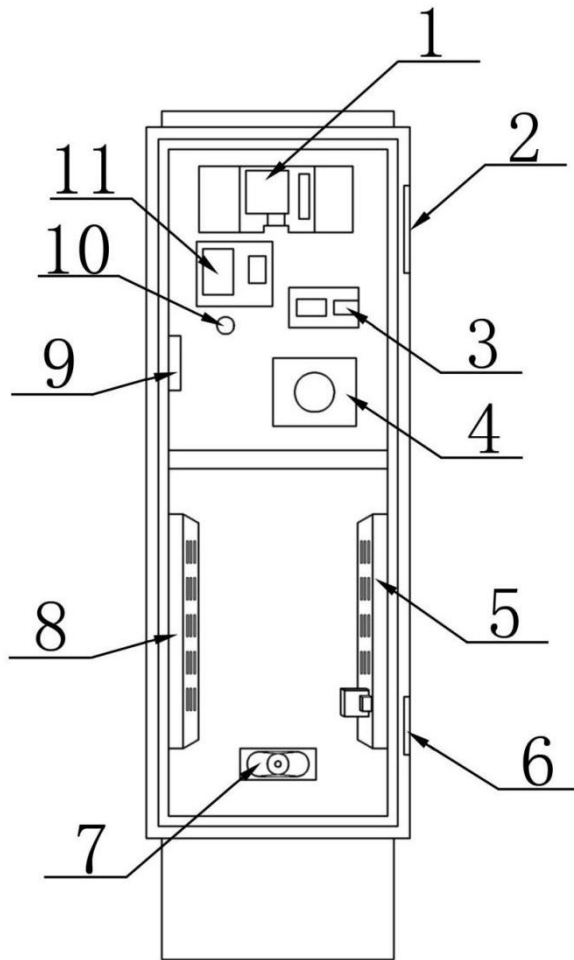

## Ticket Dispenser (Entrance)

NO.	ITEM
1	7"LCD screen
2	Intercom button
3	Ticket button
4	Speaker for voice prompt
5	Ticket slot
6	card reader

Internal structure:

NO.	ITEM
1	7"LCD screen
2	LED light
3	Card reader
4	Ticket printer
5	Power box and loop detector
6	LED light
7	Speaker for voice prompt
8	Industrial controller
9	Speaker for intercom
10	Intercom button
11	Intercom board
12	Ticket button

Specification CMK802	
Power supply	AC 110/220V±10%, 50/60HZ, Max.1.5A
Environmental temperature:	-20℃- +50℃
Humidity:	10%~95%
Ticket type:	Barcode
Ticket size:	80mm (W)
Capacity:	2000-2500 pcs. (diameter150mm) per roll
Ticket Cutter:	high strength, free maintenance
Ticket dispensing time:	<1s

Card reader Interface:	Rs 232 interface
Card Reader type:	ID/IC card
Card reading and verifying time	<1s
Reading range:	0-8cm
LCD Display:	7 inch TFT resolution 800×480 Brightness: 400 cd/m <sup>2</sup> Contrast: 500:1
Intelligent Control Unit:	J1900 4-cores, 2.0G
	Rs232×5 no.s
	Multi Relay output
	HDMI×1
	USB×4
	Audio output×1
Dimension (mm)	410*320*1470
Net weight: (KG)	45
Gross weight: (KG)	55

## Ticket Scanner

NO.	ITEM
1	7"LCD screen
2	Intercom button
3	Speaker
4	Ticket scanner
5	Card reader

Internal structure:

NO.	ITEM
1	7"LCD screen
2	LED light
3	Card reader
4	Barcode ticket scanner
5	Power box and loop detector
6	LED light
7	Speaker for voice prompt
8	Industrial controller
9	Speaker for intercom
10	Intercom button
11	Intercom board