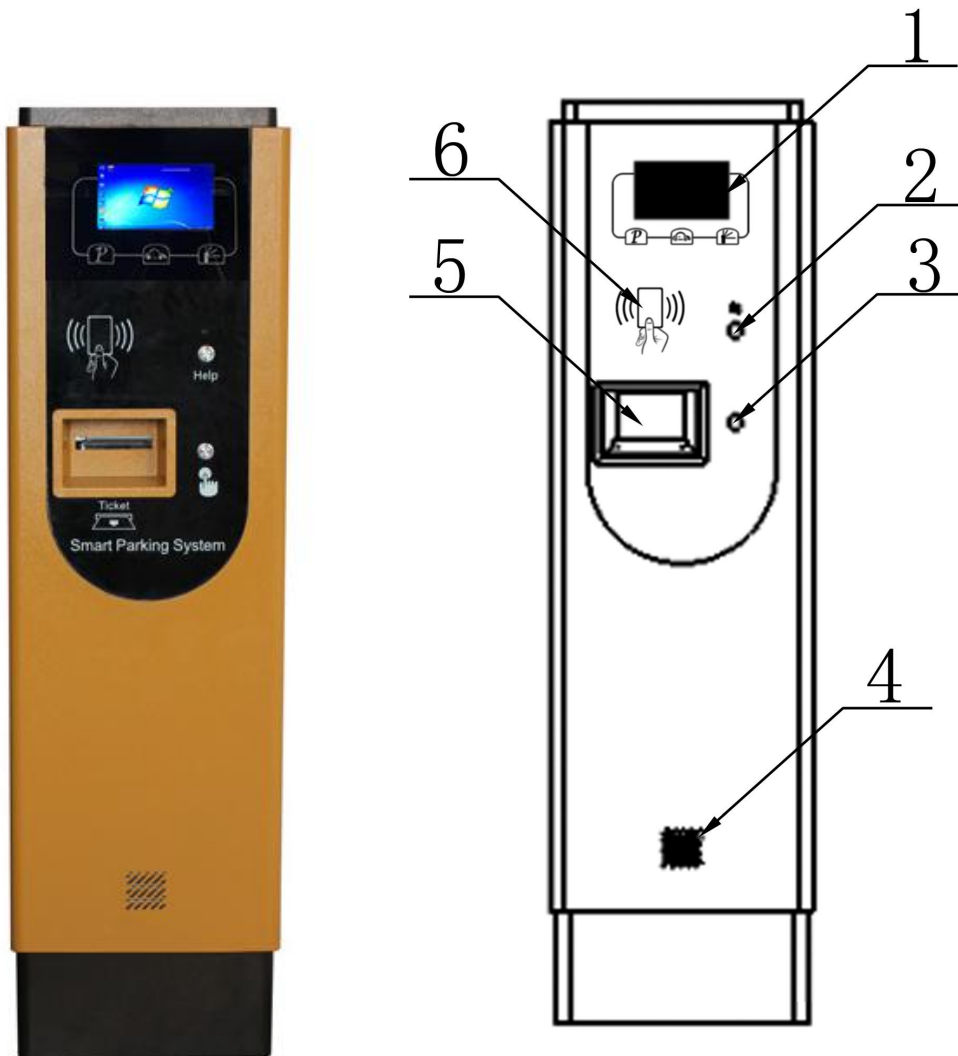

## Ticket Dispenser (Entrance)

NO.	ITEM
1	7"LCD screen
2	Intercom button
3	Ticket button
4	Speaker for voice prompt
5	Ticket slot
6	card reader

Internal structure:

NO.	ITEM
1	7"LCD screen
2	LED light
3	Card reader
4	Ticket printer
5	Power box and loop detector
6	LED light
7	Speaker for voice prompt
8	Industrial controller
9	Speaker for intercom
10	Intercom button
11	Intercom board
12	Ticket button

Specification CMK802	
Power supply	AC 110/220V±10%, 50/60HZ, Max.1.5A
Environmental temperature:	-20℃- +50℃
Humidity:	10%~95%
Ticket type:	Barcode
Ticket size:	80mm (W)
Capacity:	2000-2500 pcs. (diameter150mm) per roll
Ticket Cutter:	high strength, free maintenance
Ticket dispensing time:	<1s

Card reader Interface:	Rs 232 interface
Card Reader type:	ID/IC card
Card reading and verifying time	<1s
Reading range:	0-8cm
LCD Display:	7 inch TFT resolution 800×480 Brightness: 400 cd/m <sup>2</sup> Contrast: 500:1
Intelligent Control Unit:	J1900 4-cores, 2.0G
	Rs232×5 no.s
	Multi Relay output
	HDMI×1
	USB×4
	Audio output×1
Dimension (mm)	410*320*1470
Net weight: (KG)	45
Gross weight: (KG)	55

## Ticket Scanner

NO.	ITEM
1	7"LCD screen
2	Intercom button
3	Speaker
4	Ticket scanner
5	Card reader

Internal structure:

NO.	ITEM
1	7"LCD screen
2	LED light
3	Card reader
4	Barcode ticket scanner
5	Power box and loop detector
6	LED light
7	Speaker for voice prompt
8	Industrial controller
9	Speaker for intercom
10	Intercom button
11	Intercom board