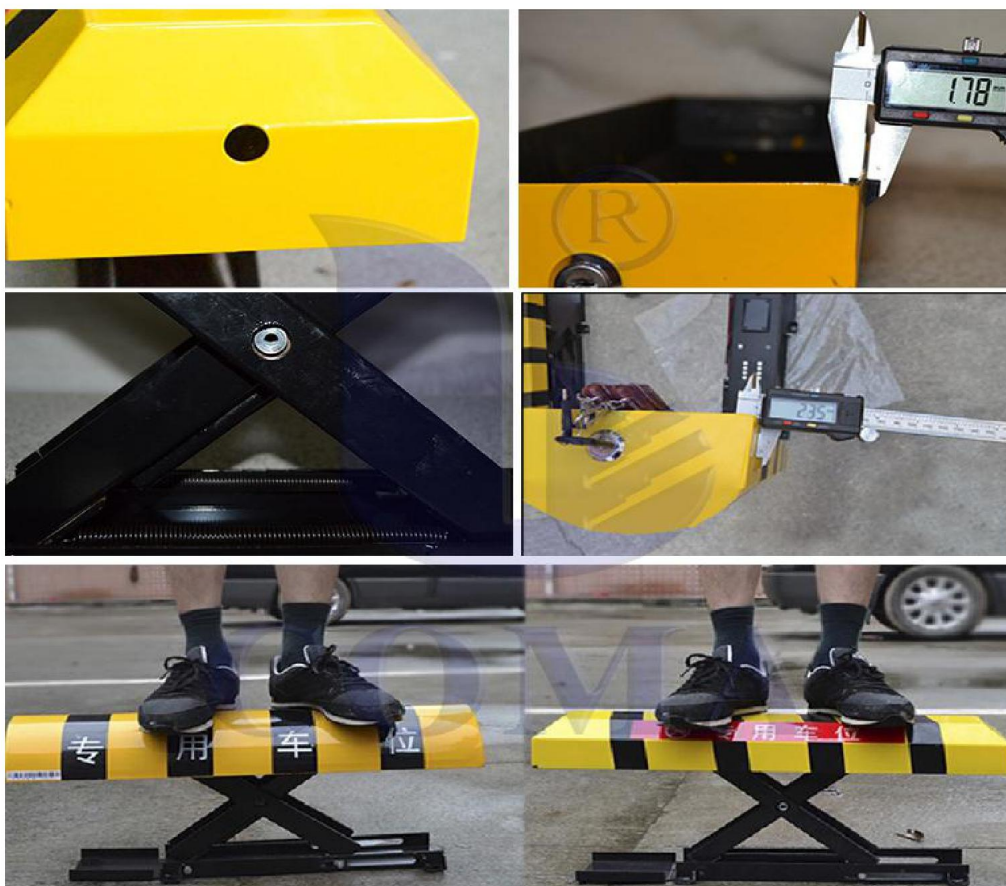

Remote control car parking space saver parking lot spot barriers

Protect your parking place from being occupied.

1. Unique " X " shape design
2. Lifespan up to one million times .
3. Lead-acid battery or lithium battery optional.

Parameter

NO	" X " Type series
Feature	Automatic alarm, power off automatically, waterproof
Battery	Lead acid Battery OR Lithium Battery
Up Height	300mm-320mm
Down Height	85mm-90mm
Remote Controlled Distance	≤30m
Up or Down Time	5S ~ 6S
Environment Temperature	-30℃ ~+65℃
Weight	12Kg
Packing size	645×160×300mm
	640x200x320mm

√ Easy to use

√ **Reset function**

When go down or go up, meet the resistance from the outside force, it 'll reset itself, going to the original way, so that protect the control panel's function

√ **Lifespan up to 1 million times.**